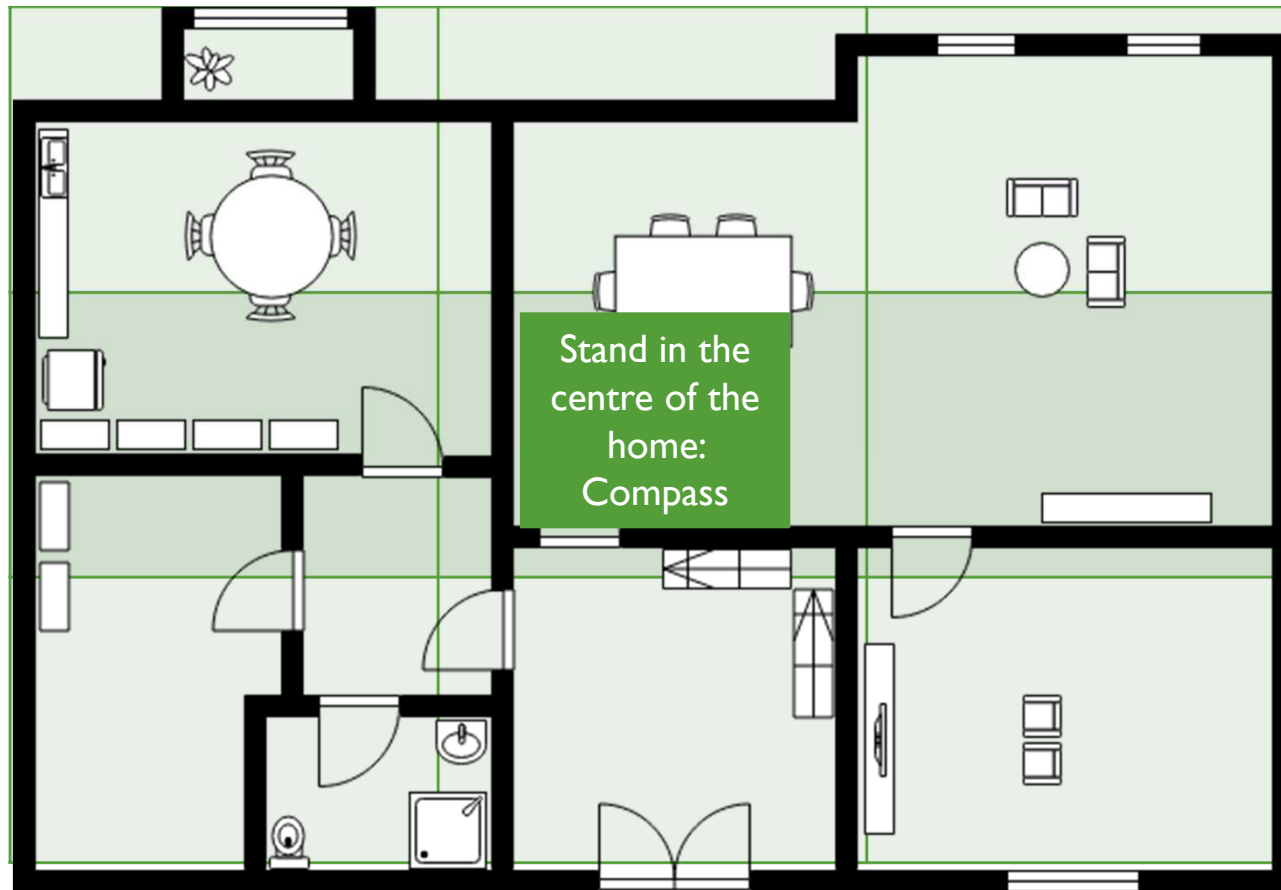

Feng Shui Overview 2024

SW

2024 FENG SHUI FLYING STARS

PERIOD 9!

4 Feb 2024 - 3 Feb 2025

Look at the chart and check which star is falling into your:

- **Front door/ main entrance** (most important)
- **Bedroom** (where you spent the most hours asleep)
- **Living room or work desk** (where you stay the longest time awake)
- **Stove** (if you cook)