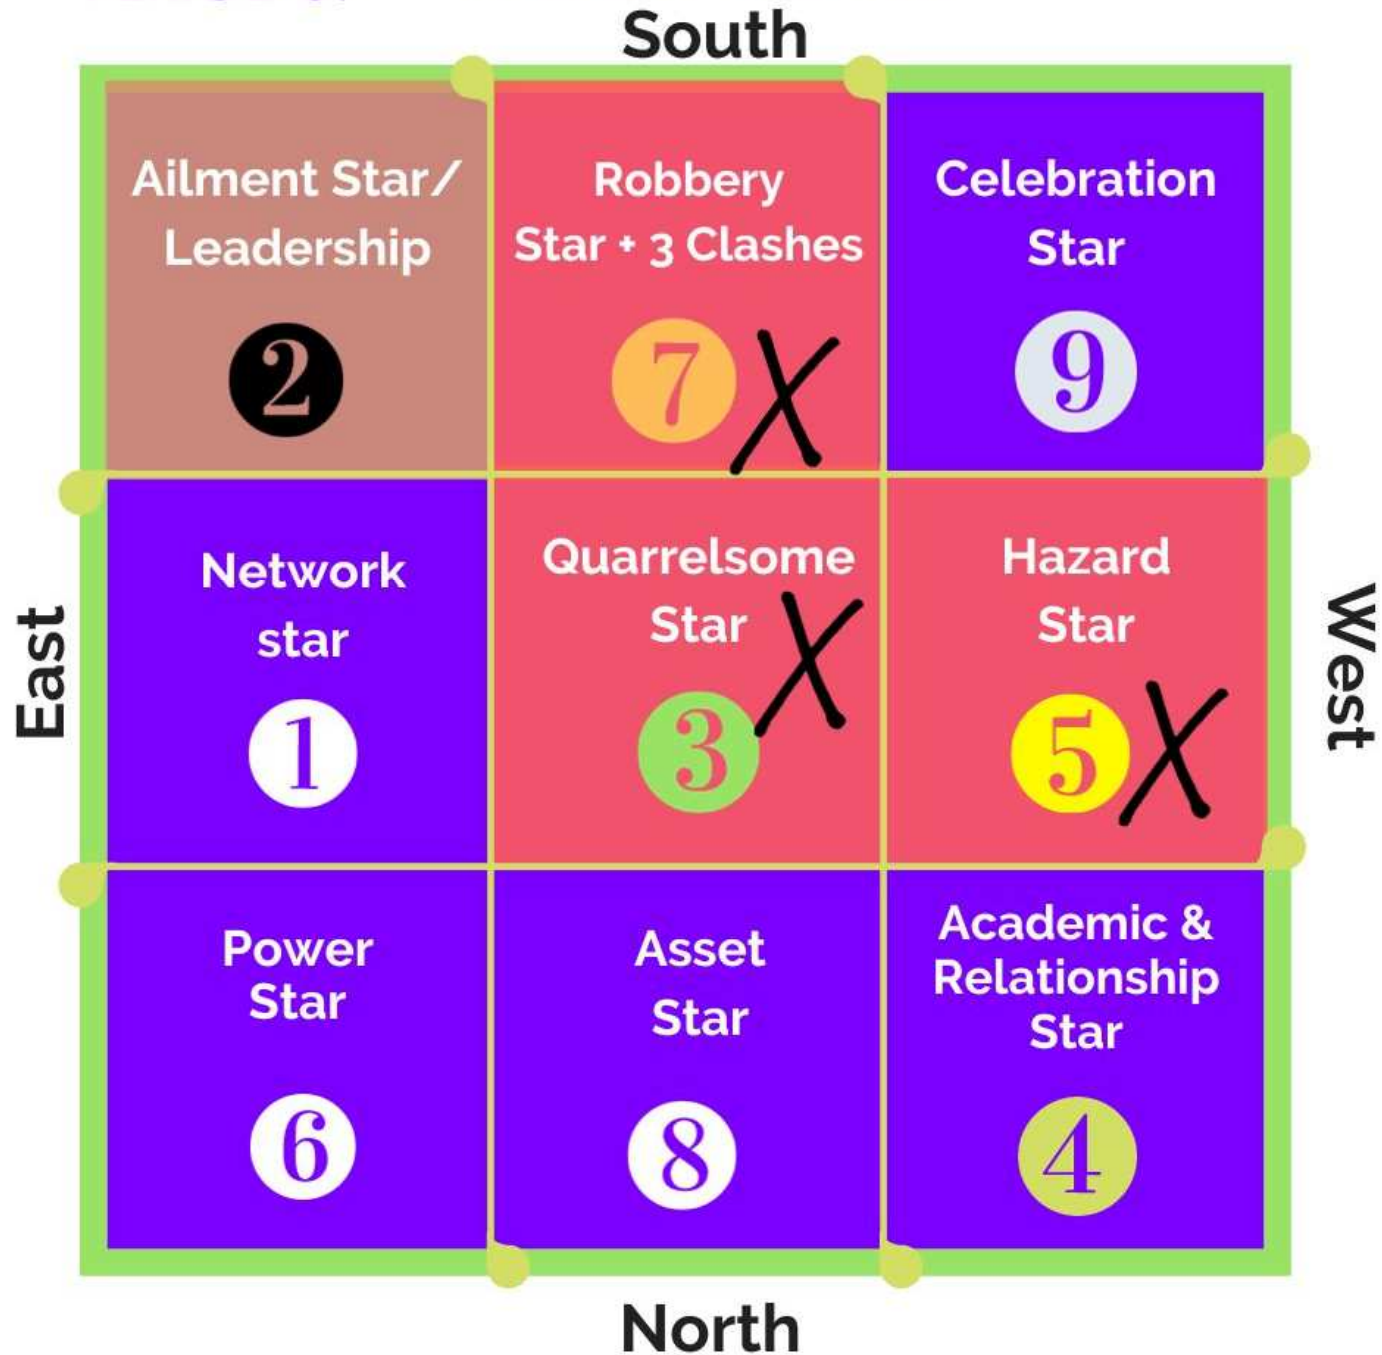

Feng Shui Overview 2024

SW

2024 FENG SHUI FLYING STARS

PERIOD 9!

4 Feb 2024 - 3 Feb 2025

Look at the chart and check which star is falling into your:

- **Front door/ main entrance** (most important)
- **Bedroom** (where you spent the most hours asleep)
- **Living room or work desk** (where you stay the longest time awake)
- **Stove** (if you cook)